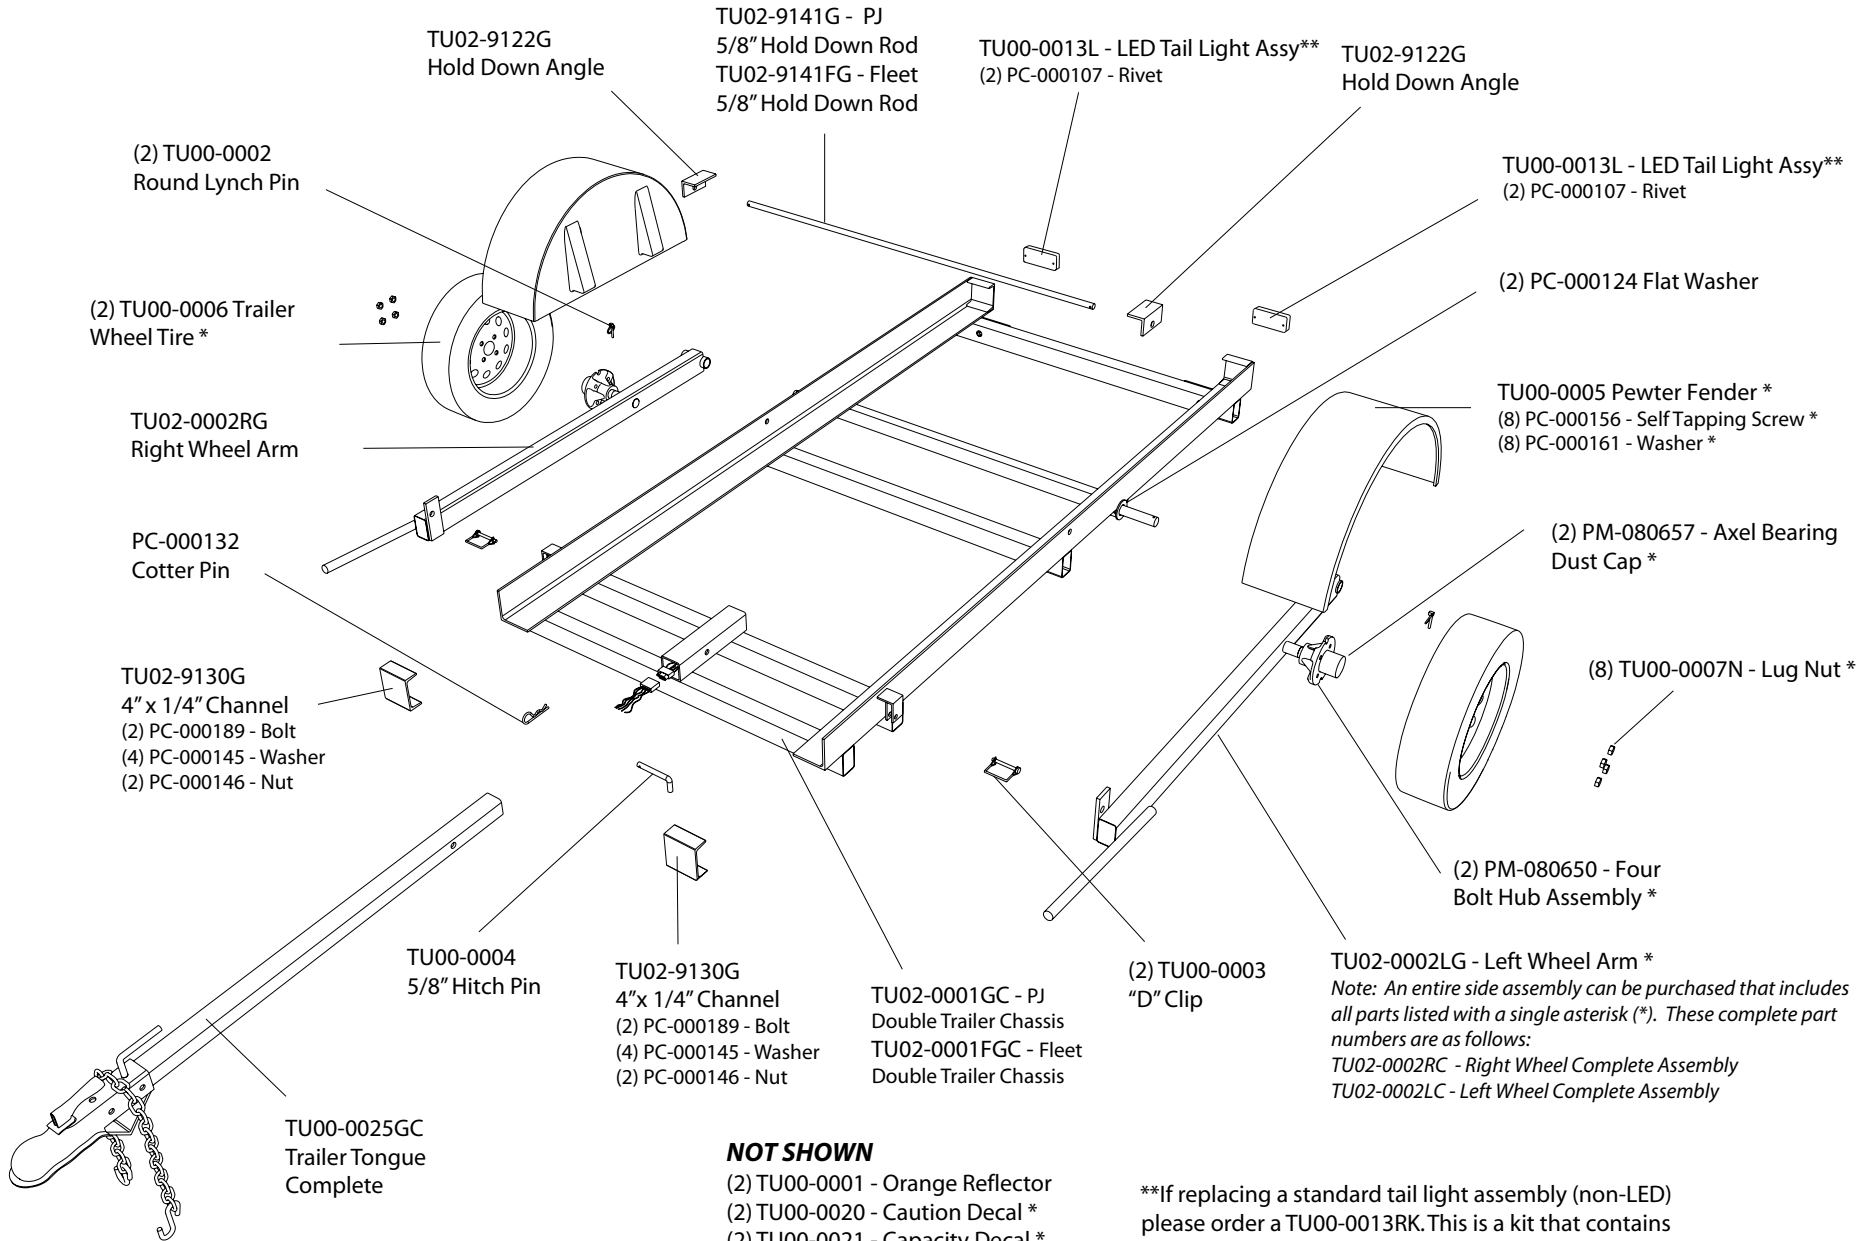

**TU02-1000 - PJ Double Trailer**  
**TU02-1001 - Fleet Double Trailer**

**NOT SHOWN**

- (2) TU00-0001 - Orange Reflector
- (2) TU00-0020 - Caution Decal \*
- (2) TU00-0021 - Capacity Decal \*
- (2) TU00-0008 - Red Reflector
- (1) TU00-0022 - License Plate Holder

\*\*If replacing a standard tail light assembly (non-LED) please order a TU00-0013RK. This is a kit that contains an LED tail light, adapter plate, and fasteners.