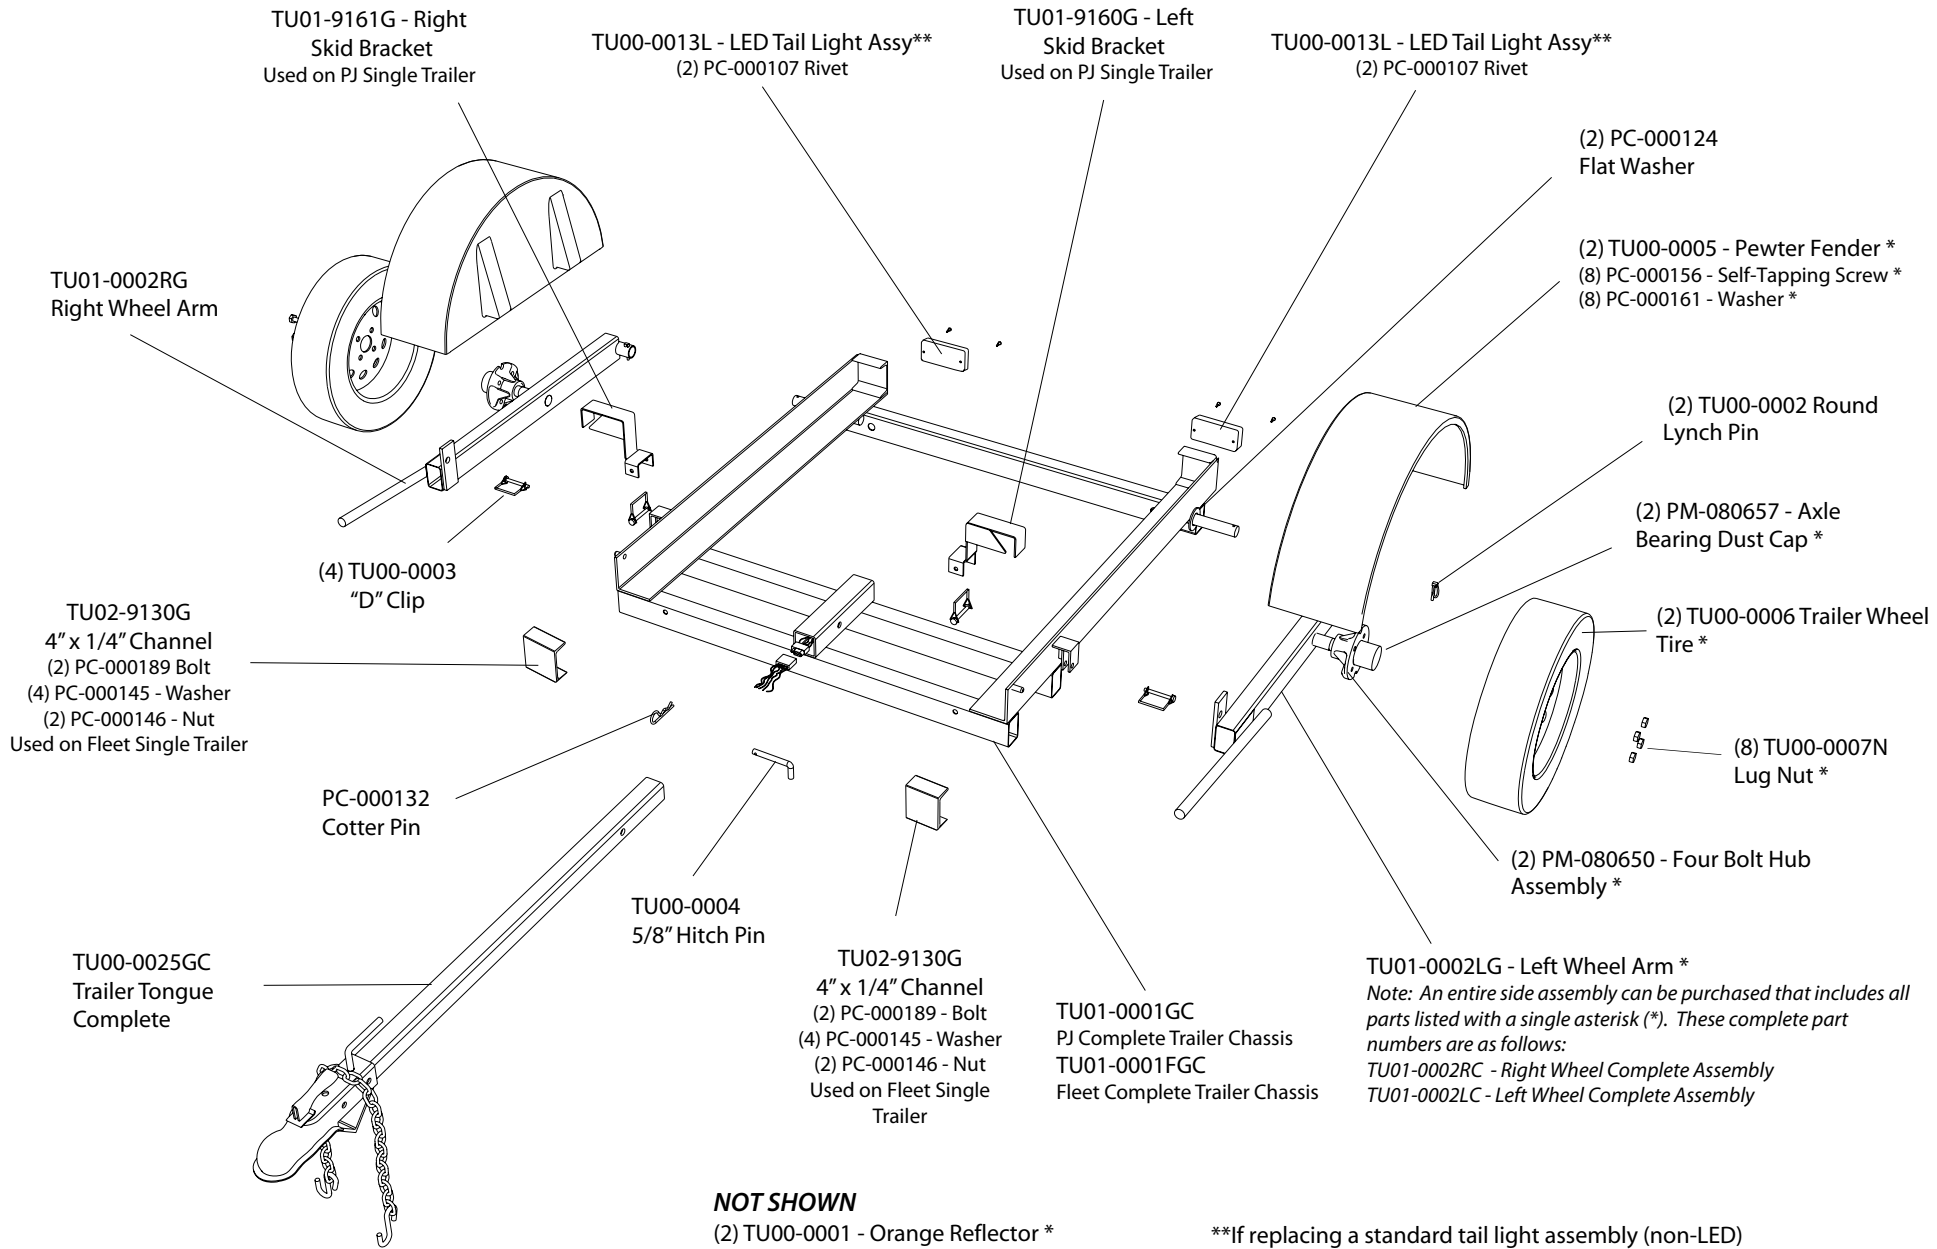

**TU01-1000 - PJ Single Trailer Chassis**  
**TU01-1001 - Fleet Single Trailer Chassis**

**NOT SHOWN**

- (2) TU00-0001 - Orange Reflector \*
- (2) PC-000102 - Rivets For Fastening Reflector \*
- (2) TU00-0020 - Caution Decal \*
- (1) TU00-0022 - License Plate Holder

\*\*If replacing a standard tail light assembly (non-LED) please order a TU00-0013RK. This is a kit that contains an LED tail light, adapter plate, and fasteners.